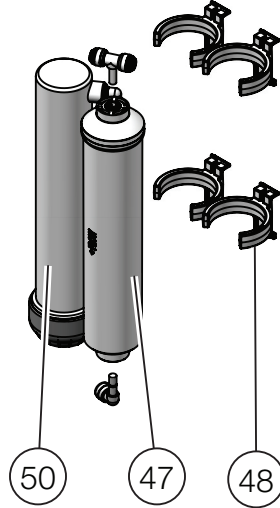

Ultra
C-INLINE-C and UV-Filter