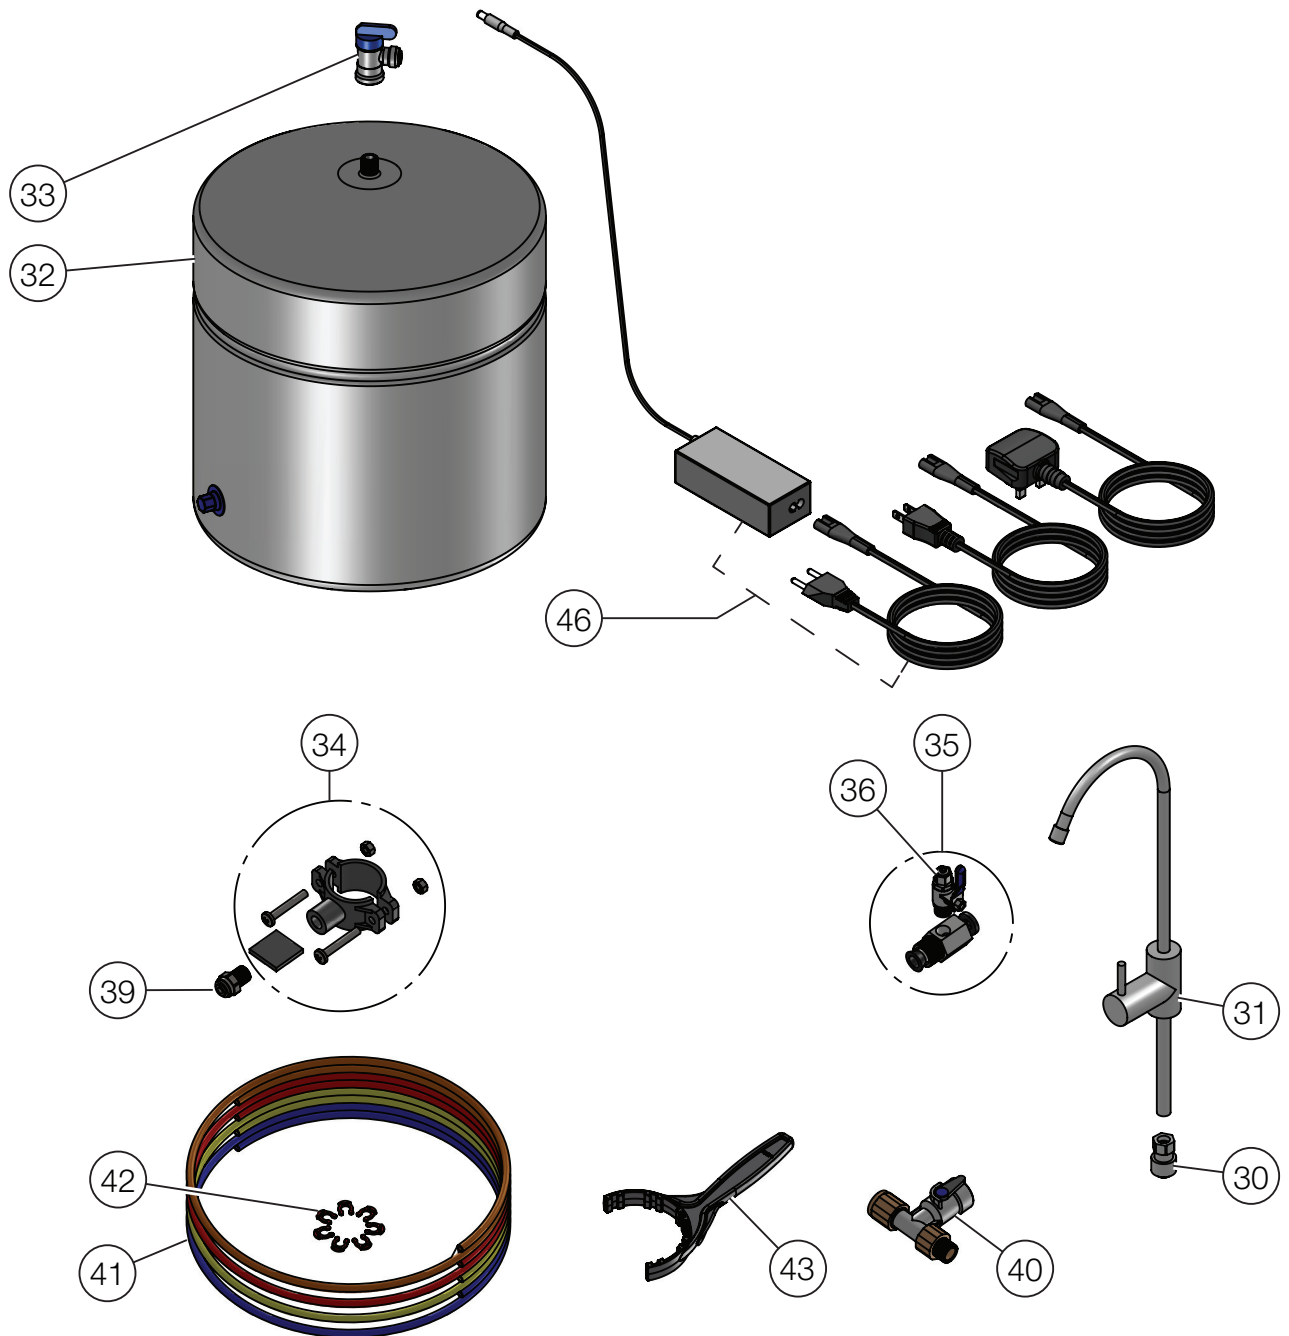

Product components