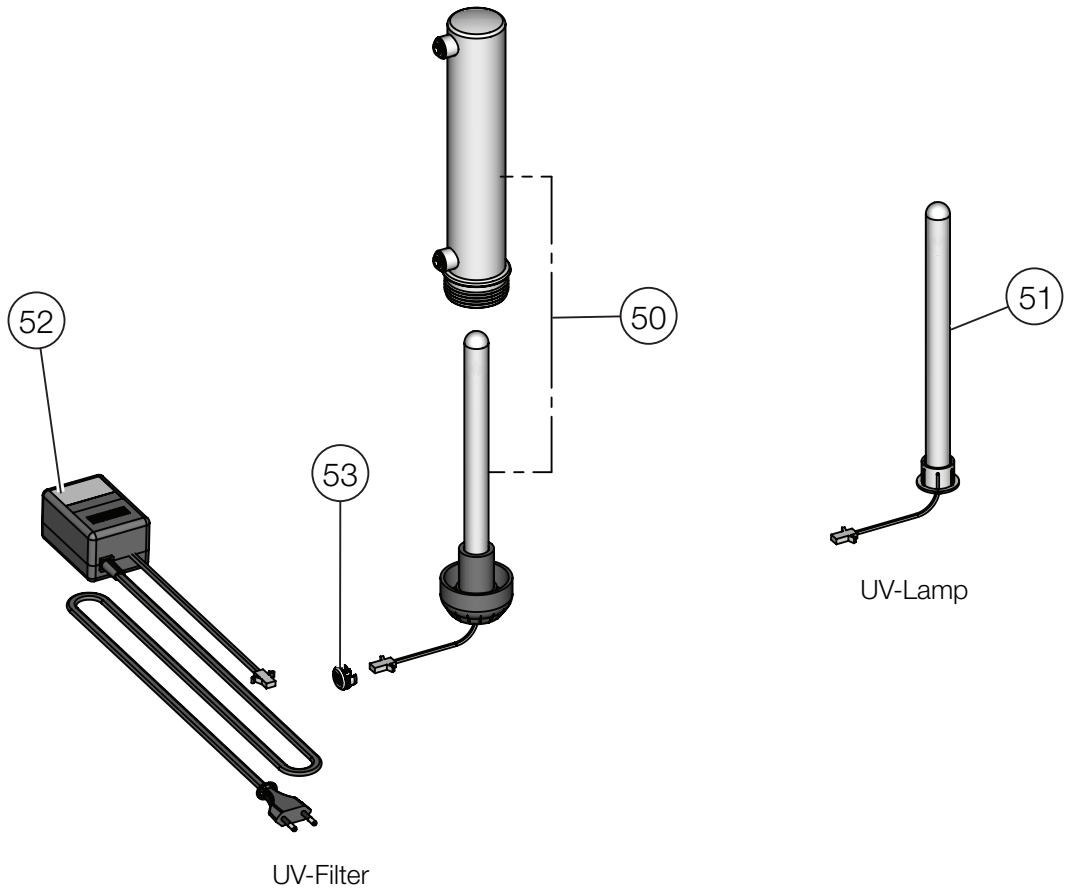

# Product component description

Pos	Spare part No.	Position description	Reference	Units in box
1	80-500-0130-SP	Electronic control board Bluewater Cleone, replacement kit	All Models	5
2	55-201-0025-SP	Micro switch, leak detection	All Models	10
4	55-201-0001-SP	Swelling sponge, leak detection, incl adhesive sticker	All Models	25
6	55-201-0031-SP	Sealing gasket for filter housing	All Models	30
7	96-100-0100	CL-20 Sediment prefilter for Cleone, 20 micron	All Models	70
8	55-201-0033-SP	Filter housing complete	All Models	5
9	96-100-0200	CL-5 Sediment prefilter for Cleone, 5 micron	All Models	70
10	96-100-0300	CL-C Activated carbon prefilter for Cleone	All Models	30
11	50-015-3301-SP	Quick connector, elbow, long stem 1/4" to hose 1/4"	All Models	5
12	80-500-0025-SP	Front LED Indication	All Models	10
13	80-500-0063-SP	Main cover, solid white, for machines produced from 2016	All Models	2
14	80-500-0066-SP	Membrane clip, for machines produced from 2016	All Models	10
15	96-100-0600	Membrane service kit, 50 GPD	All Models	32
16	50-015-2010-SP	Quick connector, elbow, thread 1/8" to hose 1/4"	All Models	50
17	50-909-0077-SP	Quick connector, elbow, thread 1/8" to hose 1/4", blue, with check valve	All Models	10
18	50-919-0420-SP	Complete flow restrictor for 43/50 GPD membrane	All Models	10
19	50-015-9402-SP	Quick connector, tee, stem 1/4" to hose 1/4" to hose 3mm, to flow restrictor	All Models	5
20	50-015-1301-SP	Quick connector, elbow, short stem 1/4" to hose 1/4"	All Models	5
22	80-500-0150-SP	Booster pump 50 GPD SC	All Models	8
23	55-201-0007-SP	Valve, solenoid, for Cleone	All Models	20
24	50-015-9401-SP	Quick connector, tee, stem 1/4" to hose 1/4" - 1/4"	All Models	5
25	50-909-9106-SP	Tank pressure switch (TRST2) for Cleone	All Models	5
26	50-909-0112-SP	Low pressure switch (LPS) for Cleone	All Models	5
27	80-500-0086-SP	TDS-sensor kit for Cleone, 1 pc	All Models	10
29	80-500-0100-SP	Quickconnect adaptor kit, BLU/YEL/RED/ORN (20 pcs, 5 pcs of each)	All Models	1
30	50-015-1601-SP	Quick connector, thread 7/16" to hose 1/4", to faucet	All Models	5
31	50-909-0191-SP	Drinking water faucet, Quarter turn	All Models	5
32	93-100-0300	Pressure tank, white, 17L	All Models	1
33	50-017-2001-SP	Quick connector, valve elbow, thread 1/4" to hose 1/4"	All Models	5
34	50-909-0007-SP	Drain saddle connector, 1/4"	All Models	5
35	50-113-0017-SP	Feed water connection kit, 1/2" (INS12M)	All Models	5
35	50-113-0019-SP	Feed water connection kit, 3/8" (INS38M)	All Models	5
36	50-909-0109-SP	Metal ball valve 1/4"	All Models	5
39	50-015-1002-SP	Quick connector, straight, thread 1/4" to hose 1/4"	All Models	5
40	50-113-7018-SP	Feed water connector, 3/8", w shut-off and check valve	All Models	5
41	50-909-0030-SP	1/4" PE tubing, blue	All Models	10m
41	50-909-0031-SP	1/4" PE tubing, yellow	All Models	10m
41	50-909-0032-SP	1/4" PE tubing, red	All Models	10m
41	50-909-0033-SP	1/4" PE tubing, white	All Models	10m
41	50-909-0034-SP	1/4" PE tubing, orange	All Models	10m
42	55-201-0019-SP	Safety locking clip	All Models	10
43	55-201-0002-SP	Wrench for filter housing	All Models	10
46	80-500-0131-SP	Power supply with 1,5m cable, EU/UK/US/CN	All Models	10
47	96-100-0400	CL-Inline-C Activated carbon postfilter for Cleone	A, B, C	28