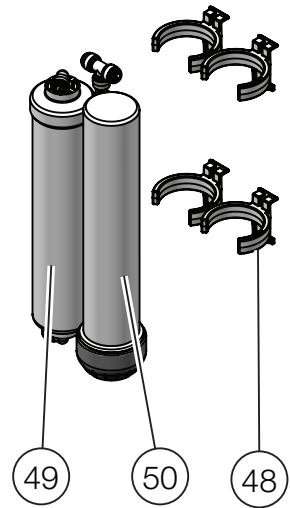

# Product component description

Pos	Spare part No.	Position description	Reference	Units in box
1	80-500-0130-SP	Electronic control board Bluewater Cleone, replacement kit	All Models	5
2	55-201-0025-SP	Micro switch, leak detection	All Models	10
4	55-201-0001-SP	Swelling sponge, leak detection, incl adhesive sticker	All Models	25
6	55-201-0031-SP	Sealing gasket for filter housing	All Models	30
7	96-100-0100	CL-20 Sediment prefilter for Cleone, 20 micron	All Models	70
8	55-201-0033-SP	Filter housing complete	All Models	5
9	96-100-0200	CL-5 Sediment prefilter for Cleone, 5 micron	All Models	70
10	96-100-0300	CL-C Activated carbon prefilter for Cleone	All Models	30
11	50-015-3301-SP	Quick connector, elbow, long stem 1/4" to hose 1/4"	All Models	5
12	80-500-0025-SP	Front LED Indication	All Models	10
13	80-500-0063-SP	Main cover, solid white, for machines produced from 2016	All Models	2
14	80-500-0066-SP	Membrane clip, for machines produced from 2016	All Models	10
15	96-100-0600	Membrane service kit, 50 GPD	All Models	32
16	50-015-2010-SP	Quick connector, elbow, thread 1/8" to hose 1/4"	All Models	50
17	50-909-0077-SP	Quick connector, elbow, thread 1/8" to hose 1/4", blue, with check valve	All Models	10
18	50-919-0420-SP	Complete flow restrictor for 43/50 GPD membrane	All Models	10
19	50-015-9402-SP	Quick connector, tee, stem 1/4" to hose 1/4" to hose 3mm, to flow restrictor	All Models	5
20	50-015-1301-SP	Quick connector, elbow, short stem 1/4" to hose 1/4"	All Models	5
22	80-500-0150-SP	Booster pump 50 GPD SC	All Models	8
23	55-201-0007-SP	Valve, solenoid, for Cleone	All Models	20
24	50-015-9401-SP	Quick connector, tee, stem 1/4" to hose 1/4" - 1/4"	All Models	5
25	50-909-9106-SP	Tank pressure switch (TRST2) for Cleone	All Models	5
26	50-909-0112-SP	Low pressure switch (LPS) for Cleone	All Models	5
27	80-500-0086-SP	TDS-sensor kit for Cleone, 1 pc	All Models	10
29	80-500-0100-SP	Quickconnect adaptor kit, BLU/YEL/RED/ORN (20 pcs, 5 pcs of each)	All Models	1
30	50-015-1601-SP	Quick connector, thread 7/16" to hose 1/4", to faucet	All Models	5
31	50-909-0191-SP	Drinking water faucet, Quarter turn	All Models	5
32	93-100-0300	Pressure tank, white, 17L	All Models	1
33	50-017-2001-SP	Quick connector, valve elbow, thread 1/4" to hose 1/4"	All Models	5
34	50-909-0007-SP	Drain saddle connector, 1/4"	All Models	5
35	50-113-0017-SP	Feed water connection kit, 1/2" (INS12M)	All Models	5
35	50-113-0019-SP	Feed water connection kit, 3/8" (INS38M)	All Models	5
36	50-909-0109-SP	Metal ball valve 1/4"	All Models	5
39	50-015-1002-SP	Quick connector, straight, thread 1/4" to hose 1/4"	All Models	5
40	50-113-7018-SP	Feed water connector, 3/8", w shut-off and check valve	All Models	5
41	50-909-0030-SP	1/4" PE tubing, blue	All Models	10m
41	50-909-0031-SP	1/4" PE tubing, yellow	All Models	10m
41	50-909-0032-SP	1/4" PE tubing, red	All Models	10m
41	50-909-0033-SP	1/4" PE tubing, white	All Models	10m
41	50-909-0034-SP	1/4" PE tubing, orange	All Models	10m
42	55-201-0019-SP	Safety locking clip	All Models	10
43	55-201-0002-SP	Wrench for filter housing	All Models	10
46	80-500-0131-SP	Power supply with 1,5m cable, EU/UK/US/CN	All Models	10
47	96-100-0400	CL-Inline-C Activated carbon postfilter for Cleone	A, B, C	28